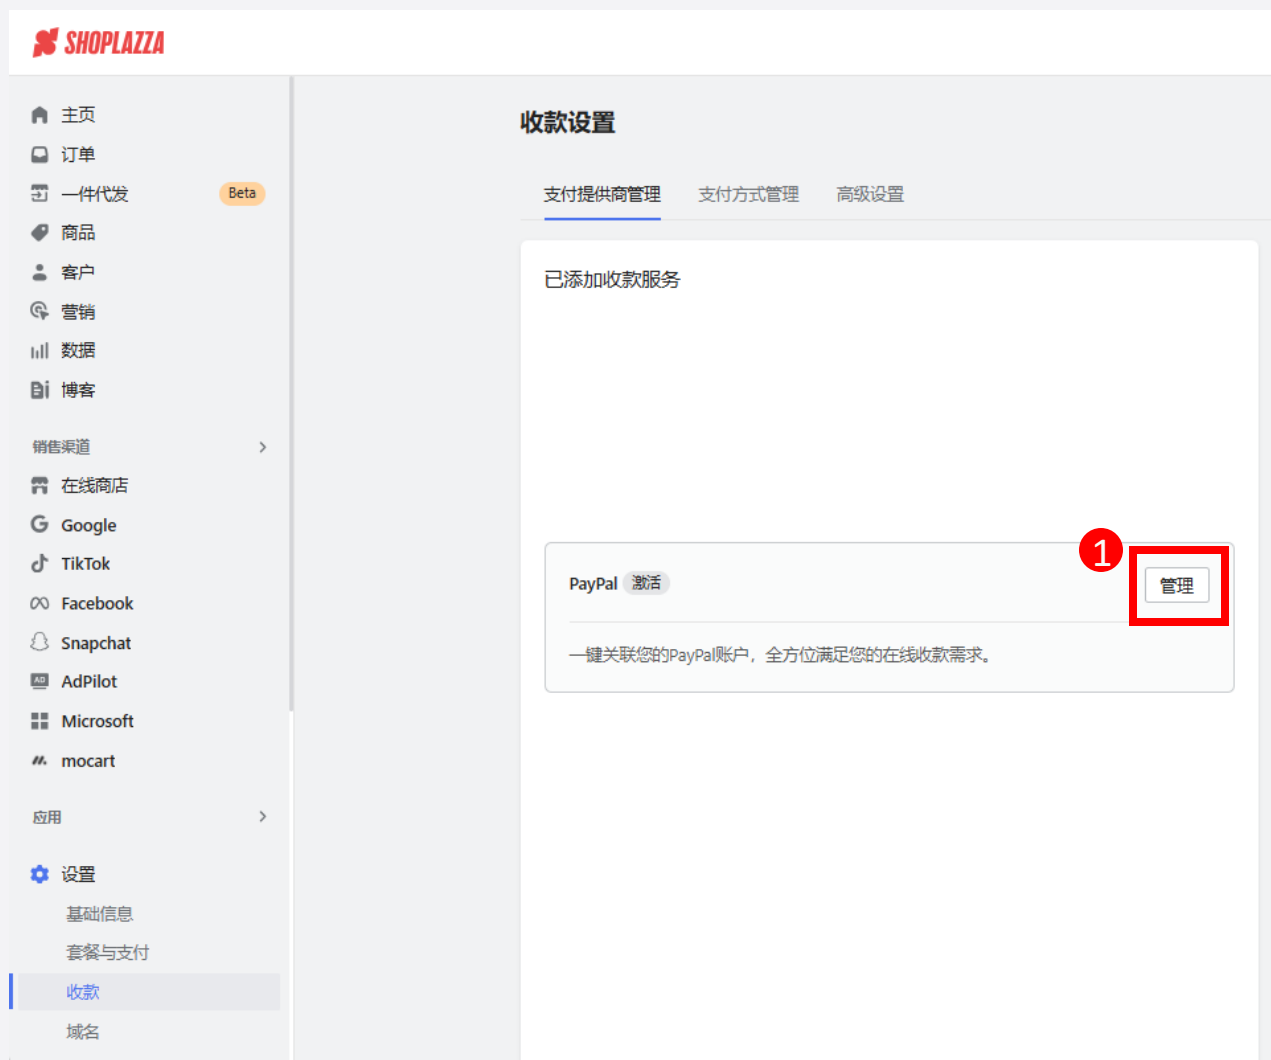

Google Pay功能启用

启用Google Pay

1. 点击管理进入设置页面

启用Google Pay

2. 勾选开启Google Pay

The screenshot shows the SHOPLAZZA settings interface. On the left is a navigation menu with categories like '销售渠道' (Sales Channels) and '应用' (Applications). The '设置' (Settings) option is selected. The main content area is titled '设置' (Settings) and contains several sections: